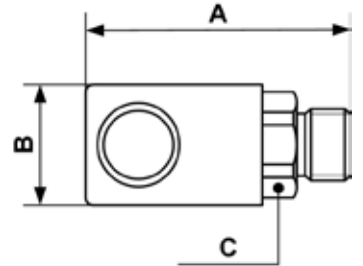

STANDARD METAL QUICK RELEASE COUPLINGS - IRM 06

Parallel male thread coupler

Profile : ISO 6150B

Min / Max operating pressure 0 / 12 bar	Flow rate at 6 bar 750 l/min	ID passage 6 mm	Min. / Max temperature -15 / 70 °C
---	--	---------------------------	--

Part number	Male thread	Dim. A (mm)	Dim. B (mm)	Dim. C (mm)
IRM 061151	G1/4	60.5	26	23
IRM 061152	G3/8	60.5	26	23
IRM 061153	G1/2	62.5	26	23